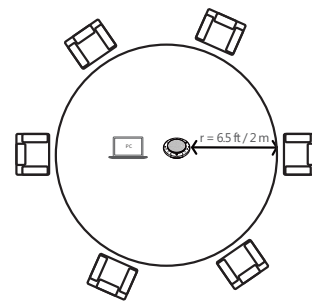

Touchable smart button

Multiple buttons for full call-control compatibility offer a low-learning-cost experience and call effectiveness.

Specifications

General

- Speakerphone size: (Ø) 132.5 x (h) 35.5mm
- Speakerphone weight: 320g / 11.28 oz
- 8 touch buttons
- Connectivity: USB 2.0 PnP & Bluetooth
- USB cable length: 3 feet / 0.9 meters
- Built-in Bluetooth 4.0
- Wireless range: 100 feet / 30 meters

- Package content:
 - Yealink CP900 Speakerphone
 - Zipper Bag
 - BT50 (optional)
 - Quick Start Guide
- Giftbox size: 176*155*53 mm
- Qty/CTN: 10
- Carton Meas: 325*276*188 mm
- N.W: 4.9 KG
- G.W: 5.3 KG