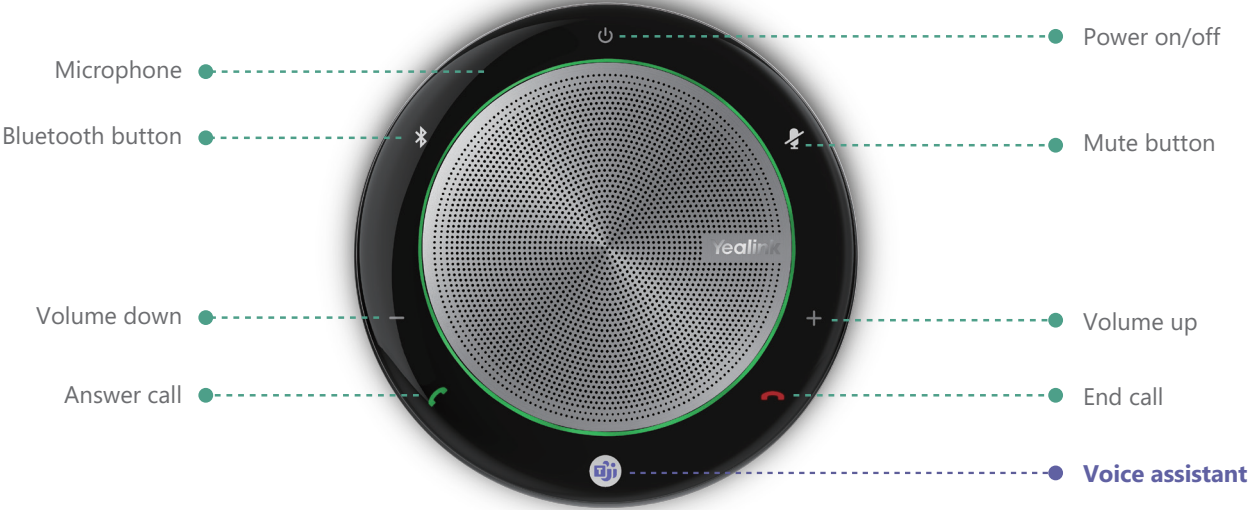

Contact us today!

Portable design

Mobile, elegant and light (320g) design, the CP900 is ideal for on-the-go business professionals for storage in a suitcase.

High-quality audio

- Wideband audio, HD voice and six-microphone beamforming for a premium full-duplex experience all make it easier to be heard and involved in the meeting.
- Enjoy crystal-clear sound thanks to Yealink's distraction-free HD audio technology, which includes AEC, NS and DSP.

Six-microphone beamforming

Acoustic Echo Cancellation

Noise Suppression

Digital Signal Processing

Ease of connection

Simple plug-and-play USB or Bluetooth connections to computers, smartphones and tablets.

Touchable smart button

Multiple buttons for full call-control compatibility offer a low-learning-cost experience and call effectiveness.

Specifications

General

- Speakerphone size: (Ø) 132.5 x (h) 35.5mm
- Speakerphone weight: 320g / 11.28 oz
- 8 touch buttons
- Connectivity: USB 2.0 PnP & Bluetooth
- USB cable length: 3 feet / 0.9 meters
- Built-in Bluetooth 4.0
- Wireless range: 100 feet / 30 meters

Audio

- Optimal HD voice
- Microphone pickup range up to 6.5 feet / 2 meters
- Full-duplex technology
- Noise suppression (NS)
- Digital Signal Processing (DSP)
- Acoustic echo cancellation (AEC)

Package features